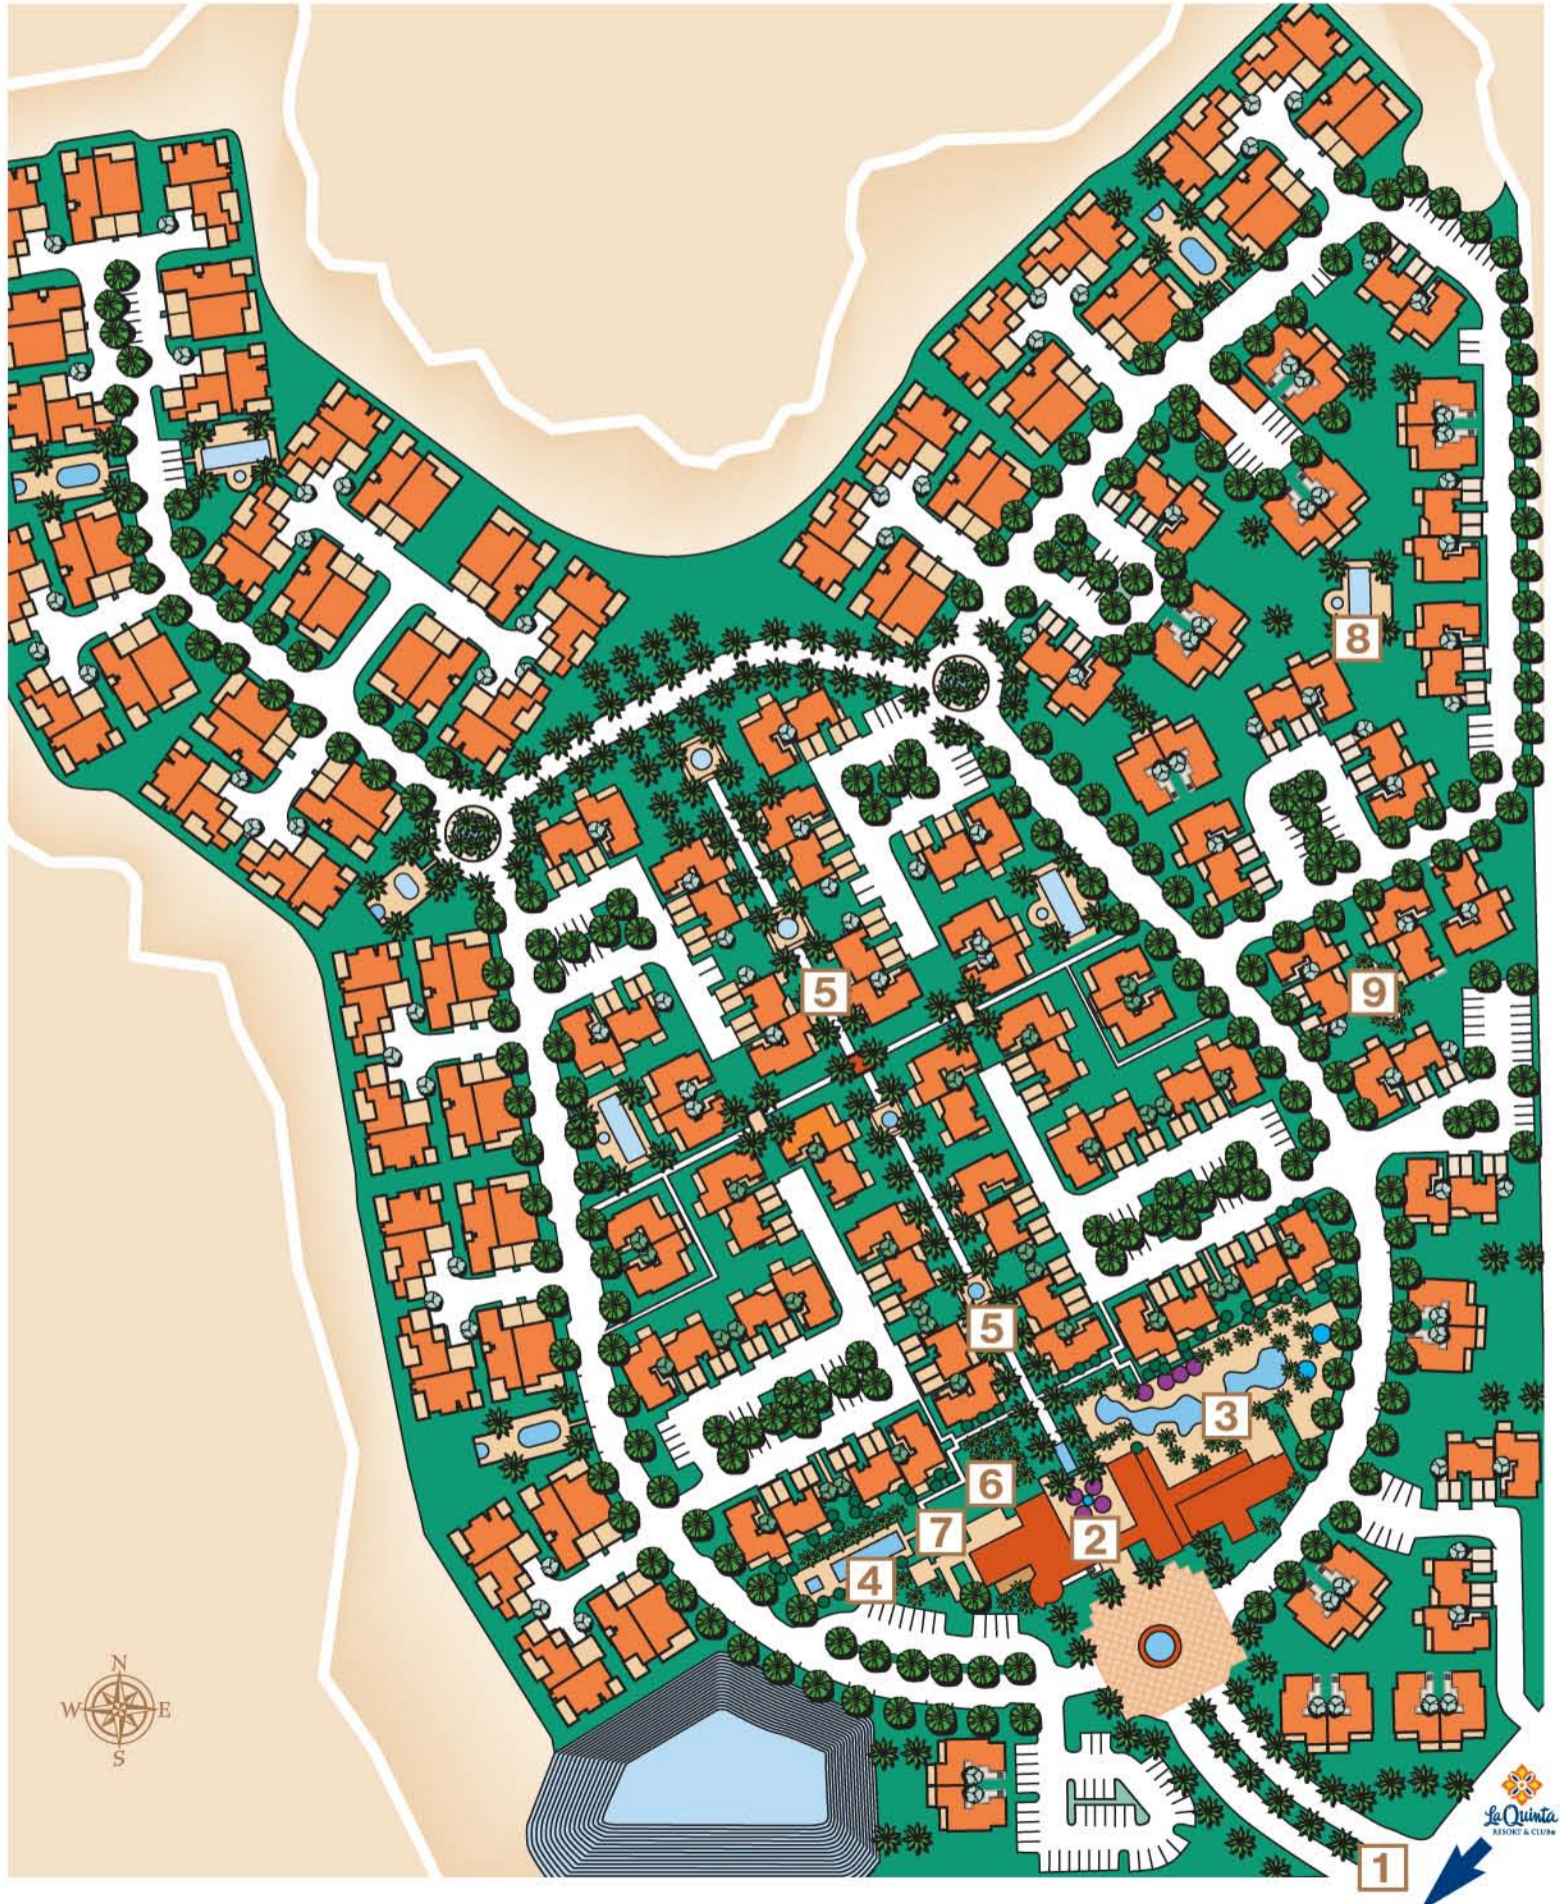

- 1** Main Entrance & Guardhouse
Two-lane, tree-lined
- 2** Clubhouse
With Legacy Grill, fitness center,
outdoor fireplace and lounge area
- 3** Clubhouse Pool Area
Family pool, spa and kids water
play area
- 4** Adult Pool & Spa
Swim laps or just relax, adults only
- 5** Main Paseo
Lined with lush landscaping, tall palms and
fountains all the way to the base of the mountain

- 6** Hammock Garden
Several hammocks strung in a palm tree grove
- 7** Activity Lawn
For a game of catch or a picnic
- 8** Satellite Pools
Several intimate pools in gorgeous courtyard
settings
- 9** Water Features
21 courtyard fountains grace the property